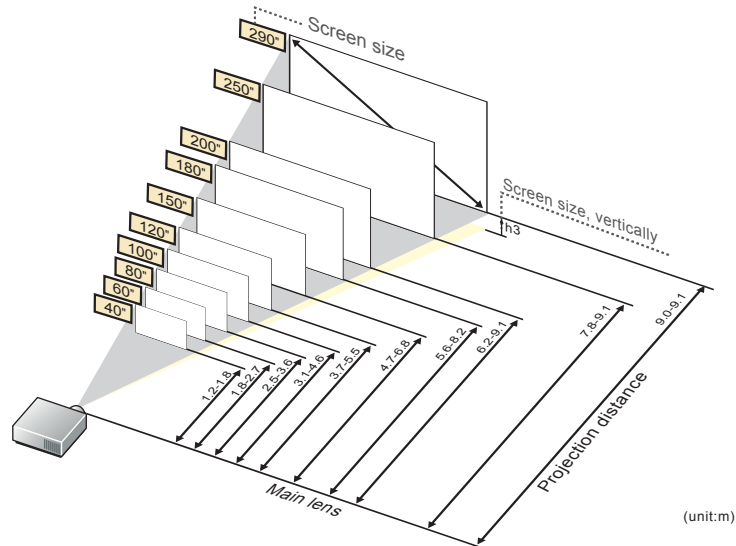

This is the throw distance ratio when the screen size is 100. Since design values are used, there will be some disparity.

16:10												
Screen size	inch					40"	50"	60"	70"	80"	90"	100"
Screen size, horizontally	m					0.9	1.1	1.3	1.5	1.7	1.9	2.2
Screen size, vertically	m					0.5	0.7	0.8	0.9	1.1	1.2	1.3
Projection distance (Shortest to longest)	m					1.2-1.8	1.5-2.2	1.8-2.6	2.1-3.1	2.4-3.5	2.7-4.0	3.0-4.4
h1	cm					54	67	81	94	108	121	135
h2	cm					0	0	0	0	0	0	0
Screen size	inch	110"	120"	130"	140"	150"	160"	170"	180"	190"	200"	
Screen size, horizontally	m	2.4	2.6	2.8	3.0	3.2	3.4	3.7	3.9	4.1	4.3	
Screen size, vertically	m	1.5	1.6	1.8	1.9	2.0	2.2	2.3	2.4	2.6	2.7	
Projection distance (Shortest to longest)	m	3.3-4.9	3.6-5.3	3.9-5.8	4.2-6.2	4.5-6.7	4.8-7.1	5.1-7.5	5.4-8.0	5.8-8.4	6.1-8.9	
h1	cm	148	162	175	188	202	215	229	242	256	269	
h2	cm	0	0	0	0	0	0	0	0	0	0	
Screen size	inch	210"	220"	230"	240"	250"	260"	270"	280"	290"	300"	
Screen size, horizontally	m	4.5	4.7	5.0	5.2	5.4	5.6	5.8	6.0	6.2	6.5	
Screen size, vertically	m	2.8	3.0	3.1	3.2	3.4	3.5	3.6	3.8	3.9	4.0	
Projection distance (Shortest to longest)	m	6.4-9.1	6.7-9.1	7.0-9.1	7.3-9.1	7.6-9.1	7.9-9.1	8.2-9.1	8.5-9.1	8.8-9.1	9.1-9.1	
h1	cm	283	296	310	323	337	350	363	377	390	404	
h2	cm	0	0	0	0	0	0	0	0	0	0	