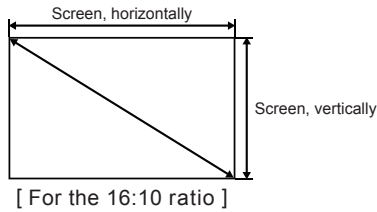

This is the throw distance ratio when the screen size is 100. Since design values are used, there will be some disparity.

16:10												
Screen size	inch					40"	50"	60"	70"	80"	90"	100"
Screen size, horizontally	m					0.9	1.1	1.3	1.5	1.7	1.9	2.2
Screen size, vertically	m					0.5	0.7	0.8	0.9	1.1	1.2	1.3
Projection distance (Shortest to longest)	m					1.2-1.8	1.5-2.2	1.8-2.6	2.1-3.1	2.4-3.5	2.7-4.0	3.0-4.4
h1	cm					54	67	81	94	108	121	135
h2	cm					0	0	0	0	0	0	0
Screen size	inch	110"	120"	130"	140"	150"	160"	170"	180"	190"	200"	
Screen size, horizontally	m	2.4	2.6	2.8	3.0	3.2	3.4	3.7	3.9	4.1	4.3	
Screen size, vertically	m	1.5	1.6	1.8	1.9	2.0	2.2	2.3	2.4	2.6	2.7	
Projection distance (Shortest to longest)	m	3.3-4.9	3.6-5.3	3.9-5.8	4.2-6.2	4.5-6.7	4.8-7.1	5.1-7.5	5.4-8.0	5.8-8.4	6.1-8.9	
h1	cm	148	162	175	188	202	215	229	242	256	269	
h2	cm	0	0	0	0	0	0	0	0	0	0	
Screen size	inch	210"	220"	230"	240"	250"	260"	270"	280"	290"	300"	
Screen size, horizontally	m	4.5	4.7	5.0	5.2	5.4	5.6	5.8	6.0	6.2	6.5	
Screen size, vertically	m	2.8	3.0	3.1	3.2	3.4	3.5	3.6	3.8	3.9	4.0	
Projection distance (Shortest to longest)	m	6.4-9.1	6.7-9.1	7.0-9.1	7.3-9.1	7.6-9.1	7.9-9.1	8.2-9.1	8.5-9.1	8.8-9.1	9.1-9.1	
h1	cm	283	296	310	323	337	350	363	377	390	404	
h2	cm	0	0	0	0	0	0	0	0	0	0	