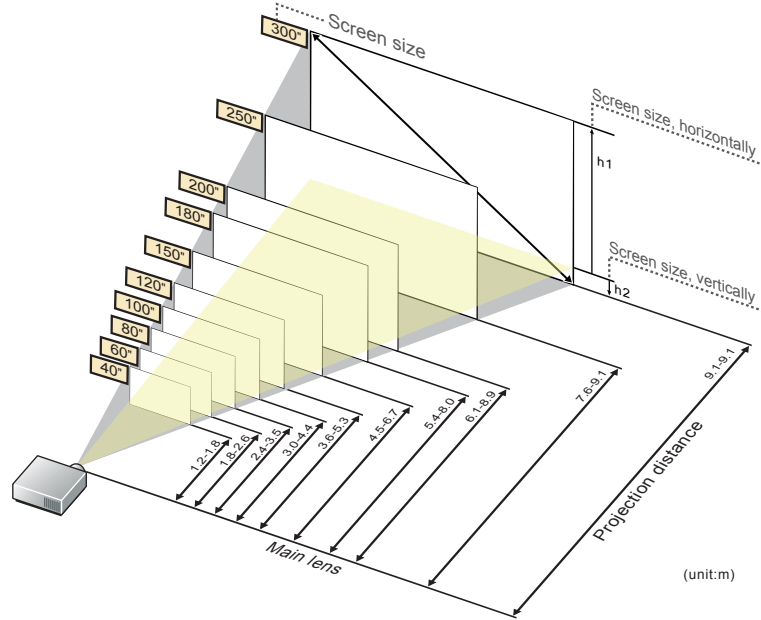

This is the throw distance ratio when the screen size is 100. Since design values are used, there will be some disparity.

16:10												
Screen size	inch					40"	50"	60"	70"	80"	90"	100"
Screen size, horizontally	m					0.9	1.1	1.3	1.5	1.7	1.9	2.2
Screen size, vertically	m					0.5	0.7	0.8	0.9	1.1	1.2	1.3
Projection distance (Shortest to longest)	m					1.2-1.8	1.5-2.2	1.8-2.6	2.1-3.1	2.4-3.5	2.7-4.0	3.0-4.4
h1	cm					54	67	81	94	108	121	135
h2	cm					0	0	0	0	0	0	0
Screen size	inch	110"	120"	130"	140"	150"	160"	170"	180"	190"	200"	
Screen size, horizontally	m	2.4	2.6	2.8	3.0	3.2	3.4	3.7	3.9	4.1	4.3	
Screen size, vertically	m	1.5	1.6	1.8	1.9	2.0	2.2	2.3	2.4	2.6	2.7	
Projection distance (Shortest to longest)	m	3.3-4.9	3.6-5.3	3.9-5.8	4.2-6.2	4.5-6.7	4.8-7.1	5.1-7.5	5.4-8.0	5.8-8.4	6.1-8.9	
h1	cm	148	162	175	188	202	215	229	242	256	269	
h2	cm	0	0	0	0	0	0	0	0	0	0	
Screen size	inch	210"	220"	230"	240"	250"	260"	270"	280"	290"	300"	
Screen size, horizontally	m	4.5	4.7	5.0	5.2	5.4	5.6	5.8	6.0	6.2	6.5	
Screen size, vertically	m	2.8	3.0	3.1	3.2	3.4	3.5	3.6	3.8	3.9	4.0	
Projection distance (Shortest to longest)	m	6.4-9.1	6.7-9.1	7.0-9.1	7.3-9.1	7.6-9.1	7.9-9.1	8.2-9.1	8.5-9.1	8.8-9.1	9.1-9.1	
h1	cm	283	296	310	323	337	350	363	377	390	404	
h2	cm	0	0	0	0	0	0	0	0	0	0	