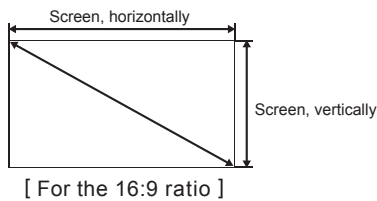

This is the throw distance ratio when the screen size is 100. Since design values are used, there will be some disparity.

16:10												
Screen size	inch					40"	50"	60"	70"	80"	90"	100"
Screen size, horizontally	m					0.9	1.1	1.3	1.5	1.7	1.9	2.2
Screen size, vertically	m					0.5	0.7	0.8	0.9	1.1	1.2	1.3
Projection distance (Shortest to longest)	m					1.2-1.8	1.5-2.2	1.8-2.6	2.1-3.1	2.4-3.5	2.7-4.0	3.0-4.4
h1	cm					54	67	81	94	108	121	135
h2	cm					0	0	0	0	0	0	0
Screen size	inch	110"	120"	130"	140"	150"	160"	170"	180"	190"	200"	
Screen size, horizontally	m	2.4	2.6	2.8	3.0	3.2	3.4	3.7	3.9	4.1	4.3	
Screen size, vertically	m	1.5	1.6	1.8	1.9	2.0	2.2	2.3	2.4	2.6	2.7	
Projection distance (Shortest to longest)	m	3.3-4.9	3.6-5.3	3.9-5.8	4.2-6.2	4.5-6.7	4.8-7.1	5.1-7.5	5.4-8.0	5.8-8.4	6.1-8.9	
h1	cm	148	162	175	188	202	215	229	242	256	269	
h2	cm	0	0	0	0	0	0	0	0	0	0	
Screen size	inch	210"	220"	230"	240"	250"	260"	270"	280"	290"	300"	
Screen size, horizontally	m	4.5	4.7	5.0	5.2	5.4	5.6	5.8	6.0	6.2	6.5	
Screen size, vertically	m	2.8	3.0	3.1	3.2	3.4	3.5	3.6	3.8	3.9	4.0	
Projection distance (Shortest to longest)	m	6.4-9.1	6.7-9.1	7.0-9.1	7.3-9.1	7.6-9.1	7.9-9.1	8.2-9.1	8.5-9.1	8.8-9.1	9.1-9.1	
h1	cm	283	296	310	323	337	350	363	377	390	404	
h2	cm	0	0	0	0	0	0	0	0	0	0	